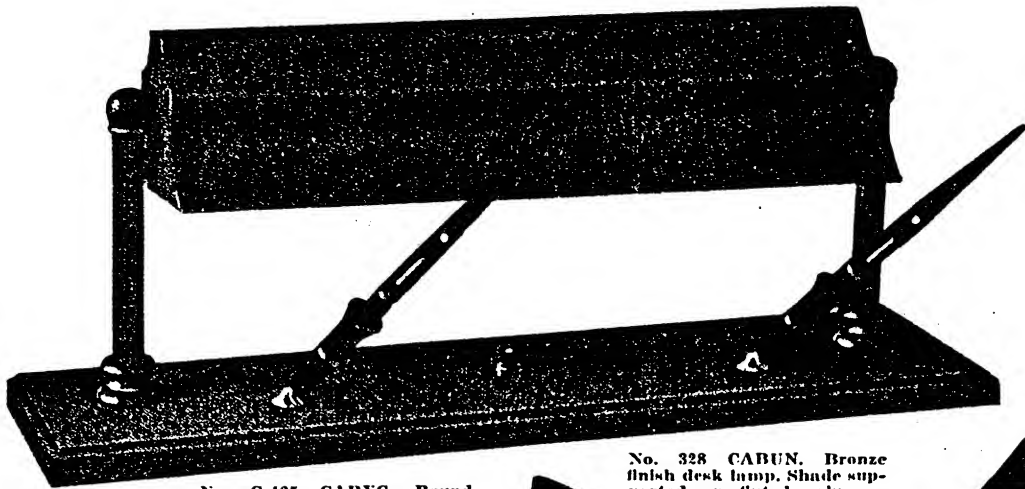

No. 328 CABUN. Bronze finish desk lamp. Shade supported on fluted columns, standing on bronze finish base. Base measures 20" x 5" x 1/2". Shade measures 15" x 5" x 3". Height of shade 8". No. 328 with two No. 74D Lifetime Pens, $125.00.

No. C-125 CABYC. Round black bakelite disc on gold plate with rope effect on the bottom and a plain gold disc on top. Size 3 1/2" diameter x 3/4". C-125 with No. 74D Desk Pen, $12.00.